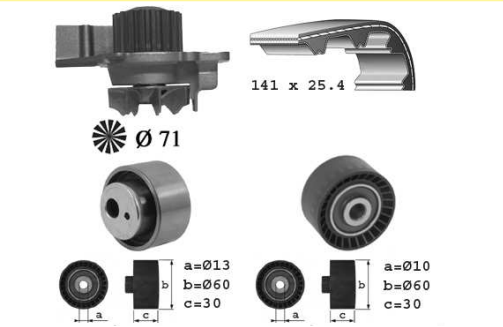

CIT 1201C4+083183/R8
FIA LAN 9569147388+9400831829
PEU 1201C4+083182/R8

CITROEN Berlingo C5 Evasion Xantia Xsara /Picasso
Jumper Jumpy
FIAT Ulysse Ducato Scudo
LANCIA Zeta
PEUGEOT 206 306 406 806 Boxer I II Expert Partner

SASIC 3900011 = 2011C41 1750011

3900012