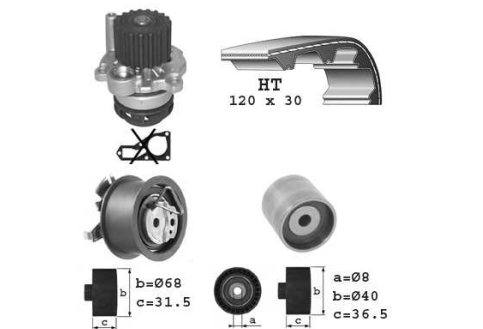

3906009

AUD SEA SKO VWG 038121011C+038198119A
FOR 1100635+(1250636+1221490
+1221491)

AUDI A3 A4 II A6 II
FORD Galaxy
SEAT Cordoba Leon
SKODA Octavia Superb
VWG New Beetle Bora Golf IV Passat V Sharan

3906009 = 9001292 1756003