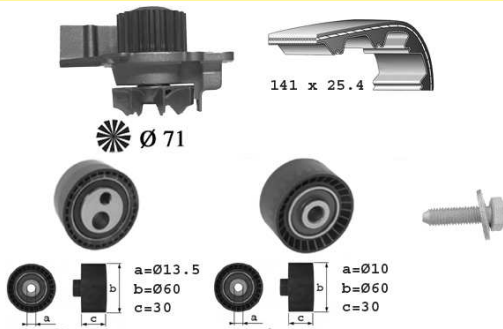

KITS PAE DISTRIBUTION

TIMING BELT KITS + WATER PUMPS

3900011